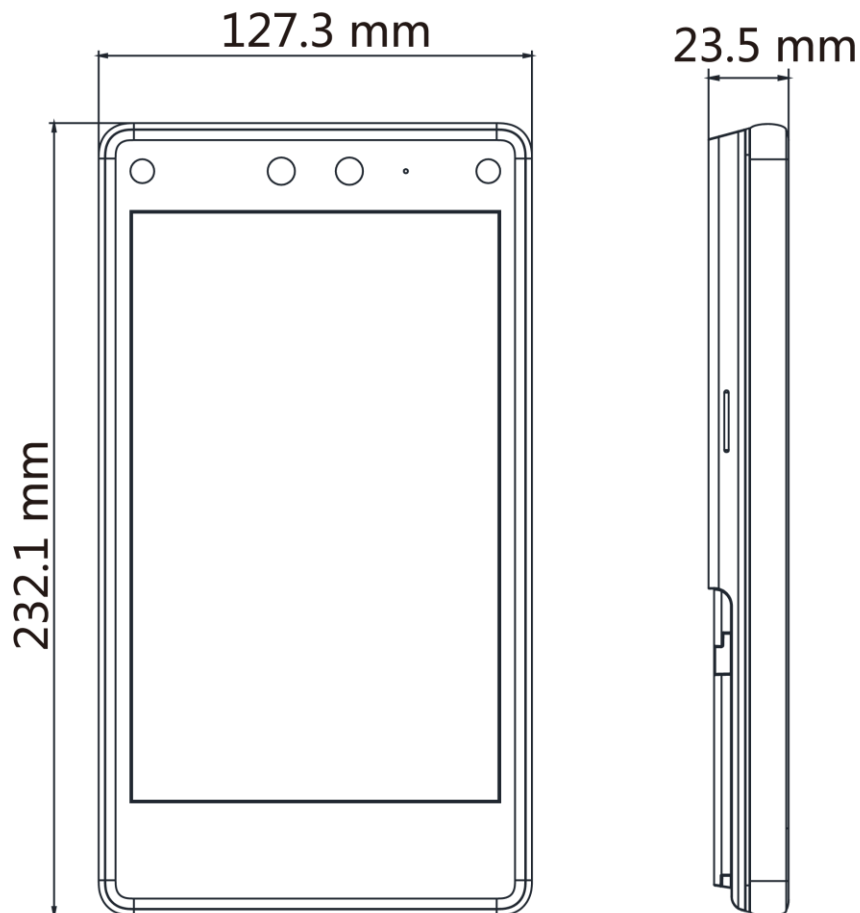

Time synchronization	Support
General	
Power supply method	12 VDC/24 VDC Power Adapter
Power supply	12-24 VDC, 3 A, Standard PoeE
Working temperature	-30 °C to 60 °C (-22 °F to 140 °F)
Working humidity	0 to 90% (No condensing)
Dimensions	127.3 mm × 232.1 mm × 23.5 mm (5.0" × 9.1" × 0.9")
Protective level	IP65

▪ **Available Model**

DS-K1T680D-E1

▪ **Dimension**